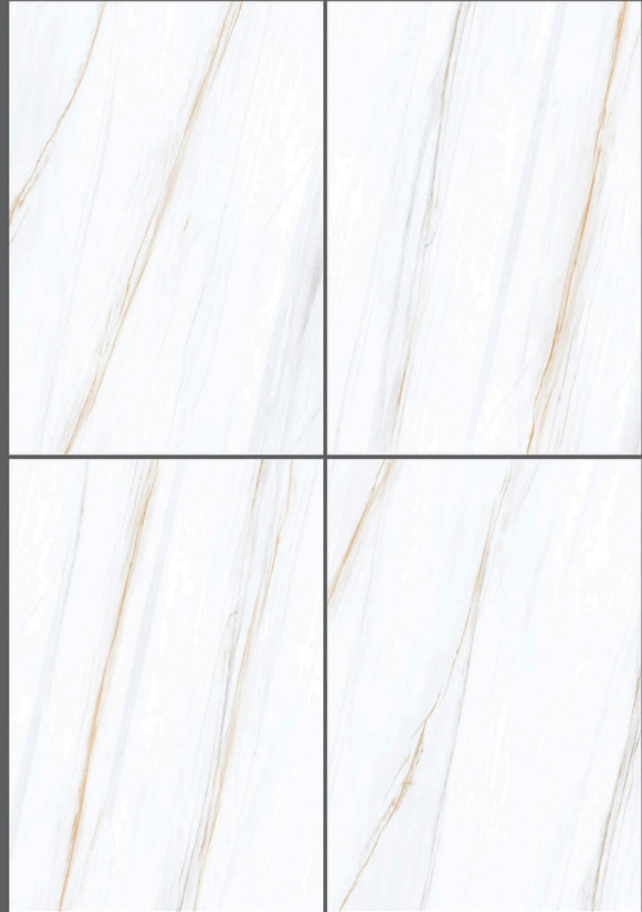

FINISH
CARVING — ⊕

RANDOM
4 FACE

SEREN COLLECTION —⊖ ROMAN STATURIO (CR)

SIZE 80X120 cm —⊖ FINISH CARVING —⊖ RANDOM 4 FACE

SEREN
COLLECTION —⊖

SILVER ONYX (CR)

SIZE
80X120 cm —⊖

FINISH
CARVING —⊖