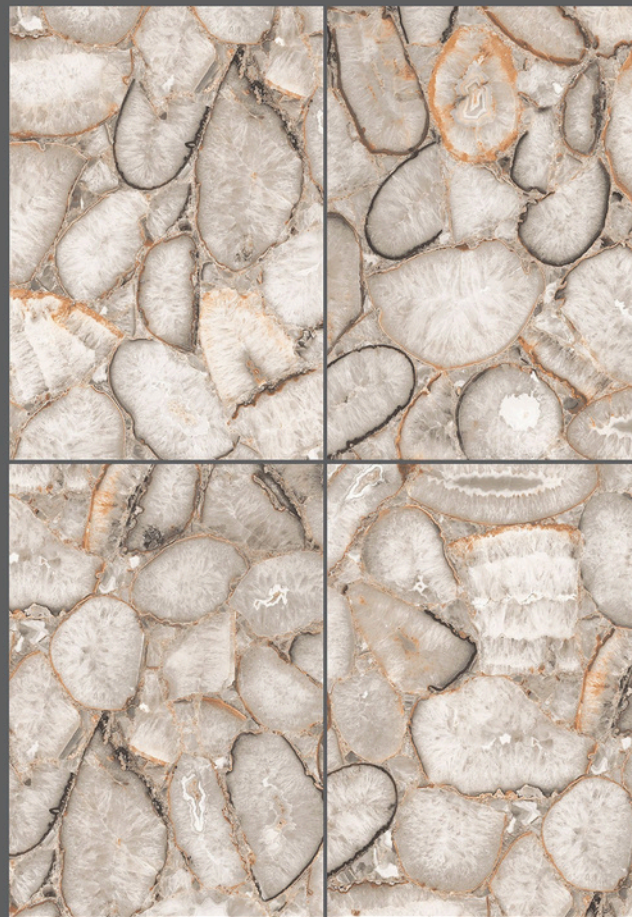

SEREN
COLLECTION — ⊕

RIVER STONE (CR)

SIZE
80X120 cm — ⊕

FINISH
CARVING — ⊕

RANDOM
4 FACE