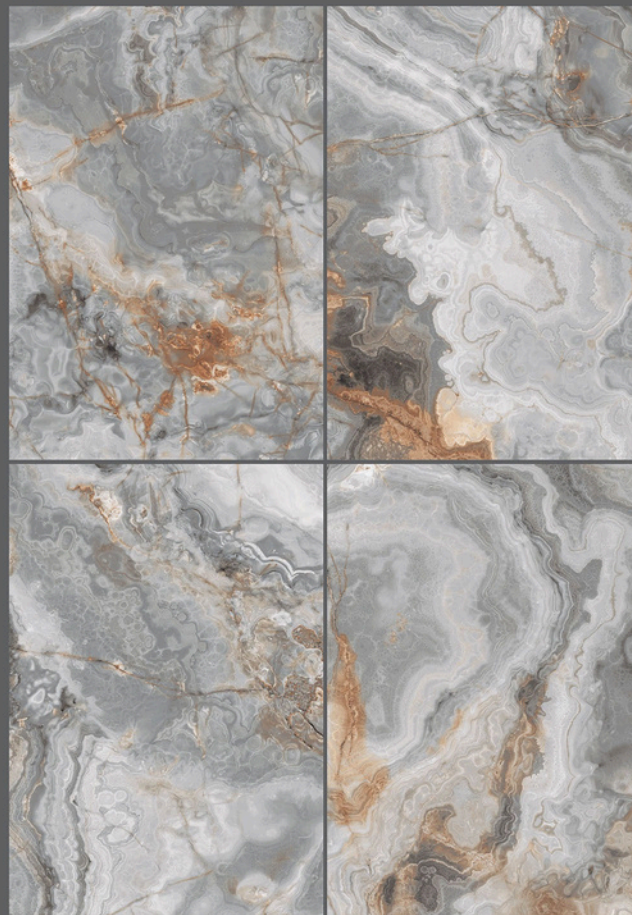

SEREN
COLLECTION — ⊕

ORIN DARK (CR)

SIZE
80X120 cm — ⊕

FINISH
CARVING — ⊕

RANDOM
4 FACE