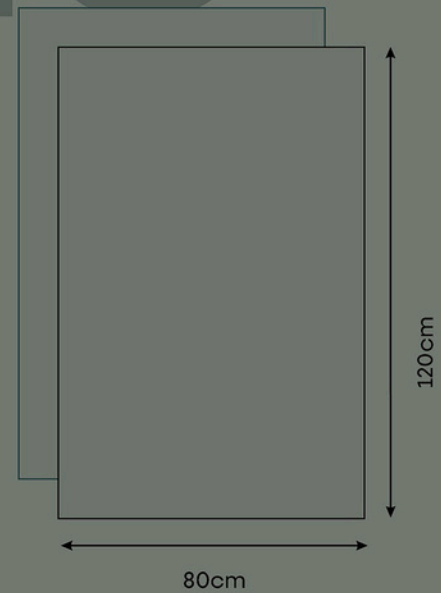

Size

CARVING

Pursuit of Perfection

“ RECREATING
LUXURY BEYOND
TIME

The aesthetic versatility of surfaces can be seen in its form and functions. The magnificent 800x1200mm sized surfaces in Carving Finish emanate a calm ambiance in your space.

SEREN
COLLECTION —⊖

ASPEN ONYX (CR)

SIZE
80X120 cm —⊖

FINISH
CARVING —⊖

RANDOM
4 FACE

SEREN
COLLECTION —⊖

BISHOP BEIGE (CR)

SIZE
80X120 cm —⊖

FINISH
CARVING —⊖

RANDOM
4 FACE

SEREN
COLLECTION — ⊕

DELVIN DARK (CR)

SIZE
80X120 cm — ⊕

FINISH
CARVING — ⊕

RANDOM
4 FACE

SEREN
COLLECTION — ⊕

TURKEY DARK (CR)

SIZE
80X120 cm —⊖

FINISH
CARVING —⊖

RANDOM
4 FACE

SEREN
COLLECTION —⊖

TURKEY LIGHT (CR)

SIZE
80X120 cm —⊖

FINISH
CARVING —⊖